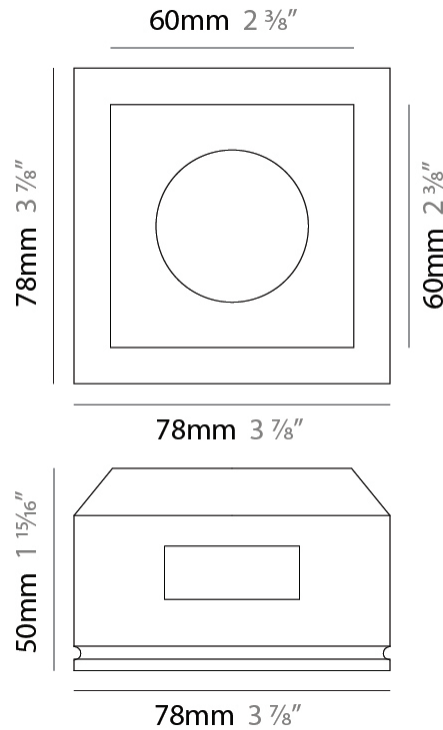

INVISIBILI TRIMLESS

D86279R9-

base number Color
Temperature

PROJECT
TYPE
SPECIFIER
QUANTITY
DATE

1. To build a product code in our configurator select the specify button on the base model # product page
2. To build a manual product code on this datasheet choose from the options listed below in blue font and add the suffix to the base model #

GENERAL

Series: Invisibili
Brand: Panzeri
Division: Design
Mounting Type: Trimless
Mounting Location: Wall

PHYSICAL

Shape: Rectangle
Length (mm): 60
Length (in): 2 ³/₈
Width (mm): 60
Width (in): 2 ³/₈
Height (mm): 50
Height (in): 1 ¹⁵/₁₆
Min. Recessing Depth (mm): 140
Min. Recessing Depth (in): 5 ¹/₂
Light Distribution: Direct
Weight (kg): 0.17
Weight (lbs): 0.37
Fixture Finish: WHI
Fixture Material: Plaster

ELECTRICAL

Lamp Type: LED
Input Wattage (W): 8.5
Total Output Wattage (W): 6.8
Dimming: Non-Dimming / Phase Dimming (120Vac only) / 0-10V Dimming
Driver Included: No
Driver Location: Remote
Driver Type: Constant Current - 120 / 277Vac
Driver Class: Class 2
Input Voltage (V): 120 - 277
Constant Current (MA): 250

LED

Number of LEDs: 1
Color Temperature (°K): 2700 / 3000 / 4000
Max. Delivered Lumen (lm): 806 / 854 / 1053
CRI: >90 CRI
Lamp Life (hrs): 50000

OPTICAL

Optic°: 35

RATINGS AND CERTIFICATIONS

Certified By: Certified for North American Standards
IP rating: IP20